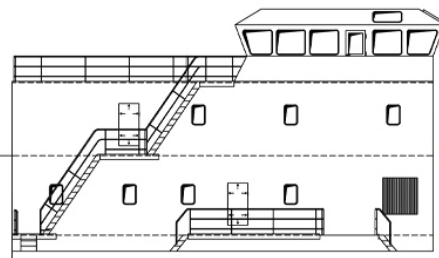

accommodation / deckhouse: Rambiz

Specifications

Length o.a. : 16,15 m
Breadth o.a. : 23,20 m
Height : 9,27 m
Decks : 3 pcs.
Capacity : 34 persons
Year built : 2007

Owner : Scaldis Salvage &
Marine Contractors NV, Antwerpen

Class : Lloyds Register

SECOND DECK LEVEL

FIRST DECK LEVEL

FRONT ELEVATION LOOKING AFT

REAR ELEVATION LOOKING FORWARD

ELEVATION ON PORT SIDE
LOOKING INBOARD

ELEVATION ON STBD SIDE
LOOKING INBOARD