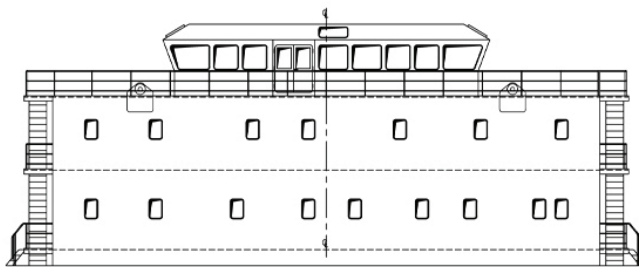

accommodation / deckhouse: Rambiz

Specifications

Length o.a. : 16,15 m
Breadth o.a. : 23,20 m
Height : 9,27 m
Decks : 3 pcs.
Capacity : 34 persons
Year built : 2007

Owner : Scaldis Salvage &
Marine Contractors NV, Antwerpen

Class : Lloyds Register

SECOND DECK LEVEL

FIRST DECK LEVEL

FRONT ELEVATION LOOKING AFT

REAR ELEVATION LOOKING FORWARD

ELEVATION ON PORT SIDE
LOOKING INBOARD

ELEVATION ON STBD SIDE
LOOKING INBOARD