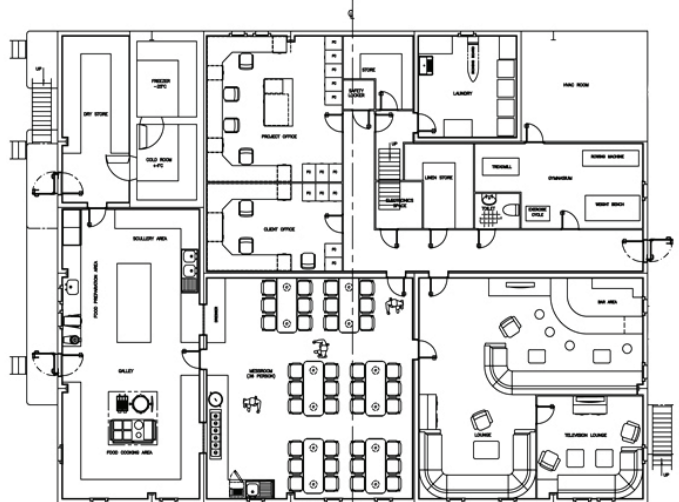

accommodation / deckhouse: Rambiz

Specifications

Length o.a. : 16,15 m
Breadth o.a. : 23,20 m
Height : 9,27 m
Decks : 3 pcs.
Capacity : 34 persons
Year built : 2007

Owner : Scaldis Salvage &
Marine Contractors NV, Antwerpen

Class : Lloyds Register

SECOND DECK LEVEL

FIRST DECK LEVEL

FRONT ELEVATION LOOKING AFT

REAR ELEVATION LOOKING FORWARD

ELEVATION ON PORT SIDE
LOOKING INBOARD

ELEVATION ON STBD SIDE
LOOKING INBOARD