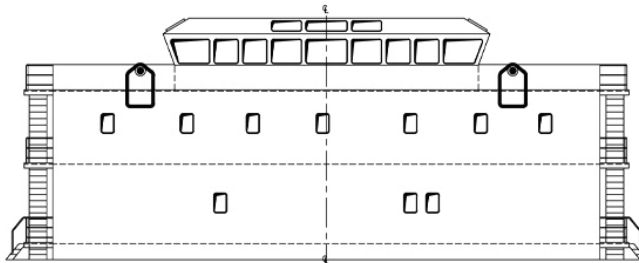

accommodation / deckhouse: Rambiz

Specifications

Length o.a. : 16,15 m
Breadth o.a. : 23,20 m
Height : 9,27 m
Decks : 3 pcs.
Capacity : 34 persons
Year built : 2007

Owner : Scaldis Salvage &
Marine Contractors NV, Antwerpen

Class : Lloyds Register

SECOND DECK LEVEL

FIRST DECK LEVEL

FRONT ELEVATION LOOKING AFT

REAR ELEVATION LOOKING FORWARD

ELEVATION ON PORT SIDE
LOOKING INBOARD

ELEVATION ON STBD SIDE
LOOKING INBOARD