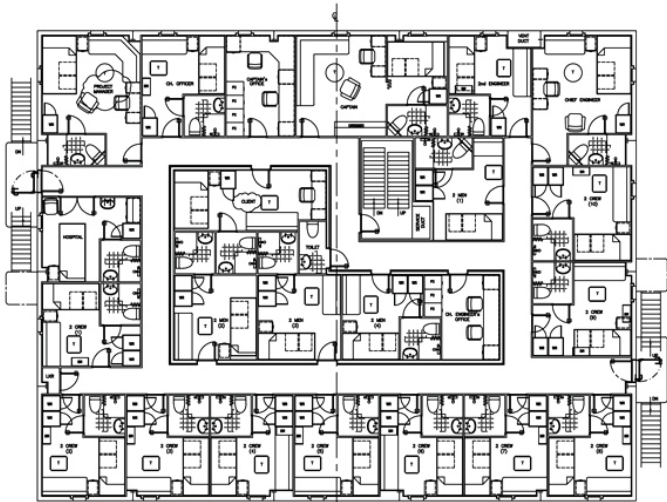

accommodation / deckhouse: Rambiz

Specifications

Length o.a. : 16,15 m
Breadth o.a. : 23,20 m
Height : 9,27 m
Decks : 3 pcs.
Capacity : 34 persons
Year built : 2007

Owner : Scaldis Salvage &
Marine Contractors NV, Antwerpen

Class : Lloyds Register

SECOND DECK LEVEL

FIRST DECK LEVEL

FRONT ELEVATION LOOKING AFT

REAR ELEVATION LOOKING FORWARD

ELEVATION ON PORT SIDE
LOOKING INBOARD

ELEVATION ON STBD SIDE
LOOKING INBOARD