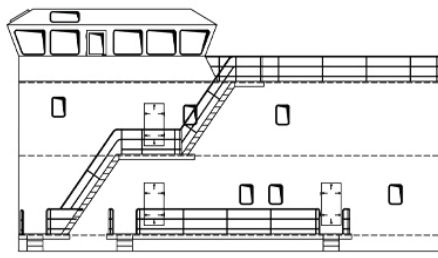

accommodation / deckhouse: Rambiz

Specifications

Length o.a. : 16,15 m
Breadth o.a. : 23,20 m
Height : 9,27 m
Decks : 3 pcs.
Capacity : 34 persons
Year built : 2007

Owner : Scaldis Salvage &
Marine Contractors NV, Antwerpen

Class : Lloyds Register

SECOND DECK LEVEL

FIRST DECK LEVEL

FRONT ELEVATION LOOKING AFT

REAR ELEVATION LOOKING FORWARD

ELEVATION ON PORT SIDE
LOOKING INBOARD

ELEVATION ON STBD SIDE
LOOKING INBOARD